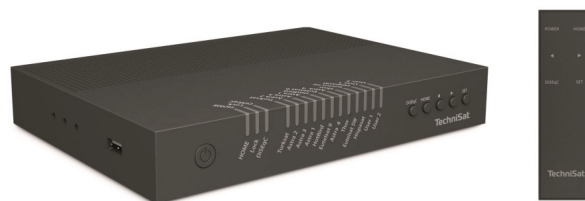

SKYRIDER 65

Automatic Digital Satellite Reception System
for Camper Vans / Caravans

- ✓ Best in Class Satellite Reception
- ✓ Fast Acquisition Time
- ✓ High Signal Gain
- ✓ 175mm Retracted Height
- ✓ Last Position Memory
- ✓ Automatic Retraction
- ✓ Quality German Brand

36
MONTH
WARRANTY

The SKYRIDER 65, and a satellite receiver or Television specially designed for use in camper vans and mobile homes, guarantees the greatest possible TV and radio variety while on the go via satellite.

The heart of the SKYRIDER 65 is the controller unit, a small box that you place inside your camper van. The unit is connected to the satellite antenna on the roof and, at the other end, the controller is connected to a receiver such as a satellite receiver or television.

The SKYRIDER contains a 65 cm high quality TechniSat SATMAN 65 satellite antenna made of powder-coated aluminium, which sits on a motorised mount. The bracket can be mounted directly onto the roof of your camper.